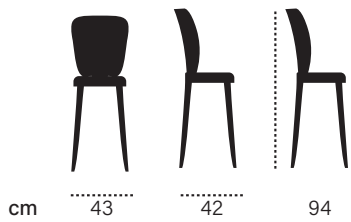

enta

porte

bar
chair

bar
chair

Every place is better
with well prepared fresh
drinks. Lean back and
take a look at laus bar
chair collection.

laus

cad

cm 43 45 108

cooper

cm 52 65 92

farah

mey

pera

cm 52 65 92

fox

cm 41 47 98

fin

cm 47 55 116

natura

cm 50 58 110

baya

mono bar

veno

rast