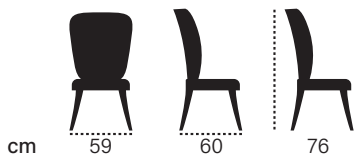

enta

porte

bar
chair

bar
chair

Every place is better
with well prepared fresh
drinks. Lean back and
take a look at laus bar
chair collection.

laus

cad

cm 43 45 108

cooper

cm 52 65 92

farah

mey

pera

cm 52 65 92

fox

cm 41 47 98