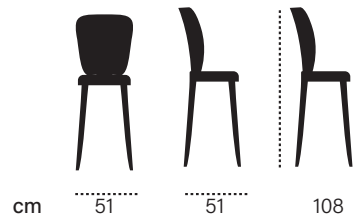

enta

porte

bar
chair

bar
chair

Every place is better
with well prepared fresh
drinks. Lean back and
take a look at laus bar
chair collection.

laus

cad

cm 43 45 108

cooper

cm 52 65 92

farah

mey

pera

cm 52 65 92

fox

cm 41 47 98

fin

cm 47 55 116

natura

cm 50 58 110

baya

mono bar

veno

rast