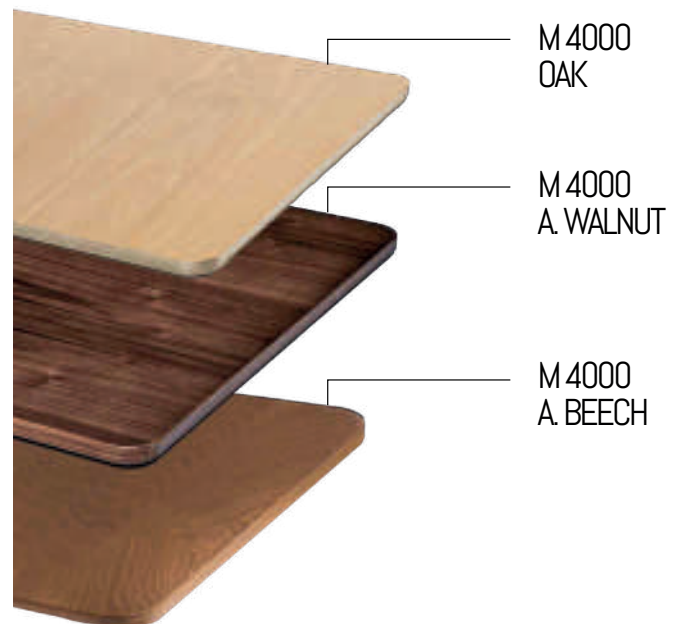

Laus contract collection exists of more optional products with special size alternatives. Contract tables, service tables, table legs and bench sofas are the main products of the contract collection.

LAUS

MODERN

m780

MDF VENEER
WALNUT (AMERICAN)

m4000

MDF VENEER

L 1130

MDF VENEER
WALNUT (AMERICAN)

m3440