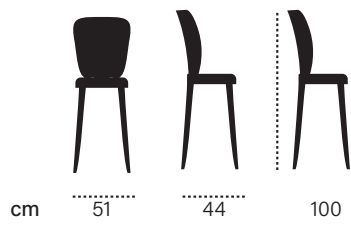

enta

porte

bar
chair

bar
chair

Every place is better
with well prepared fresh
drinks. Lean back and
take a look at laus bar
chair collection.

laus

cad

cm 43 45 108

cooper

cm 52 65 92

farah

mey

pera

cm 52 65 92

fox

cm 41 47 98

fin

cm 47 55 116

natura

cm 50 58 110

baya

mono bar

veno

rast

neva

cm 55 59 94

maren

cm 60 56 98

candy

cm 52 65 92

oprima

cm 47 58 110