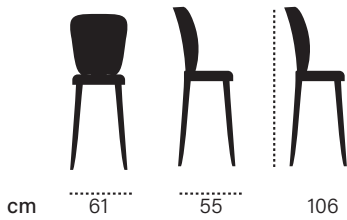

enta

porte

bar
chair

bar
chair

Every place is better
with well prepared fresh
drinks. Lean back and
take a look at laus bar
chair collection.

laus

cad

cm 43 45 108

cooper

cm 52 65 92

farah

mey

pera

cm 52 65 92

fox

cm 41 47 98

fin

cm 47 55 116

natura

cm 50 58 110

baya

mono bar

veno

rast

neva

cm 55 59 94

maren

cm 60 56 98

candy

cm 52 65 92

oprima

cm 47 58 110