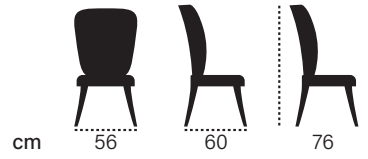

enta

porte

bar
chair

bar
chair

Every place is better
with well prepared fresh
drinks. Lean back and
take a look at laus bar
chair collection.

laus

cad

cm 43 45 108

cooper

cm 52 65 92

farah

mey

pera

cm 52 65 92

fox

cm 41 47 98