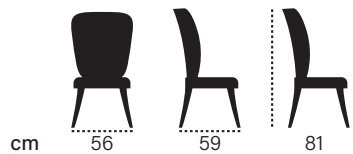

enta

porte

bar
chair

bar
chair

Every place is better
with well prepared fresh
drinks. Lean back and
take a look at laus bar
chair collection.

laus

cad

cm 43 45 108

cooper

cm 52 65 92

farah

mey

pera

cm 52 65 92

fox

cm 41 47 98